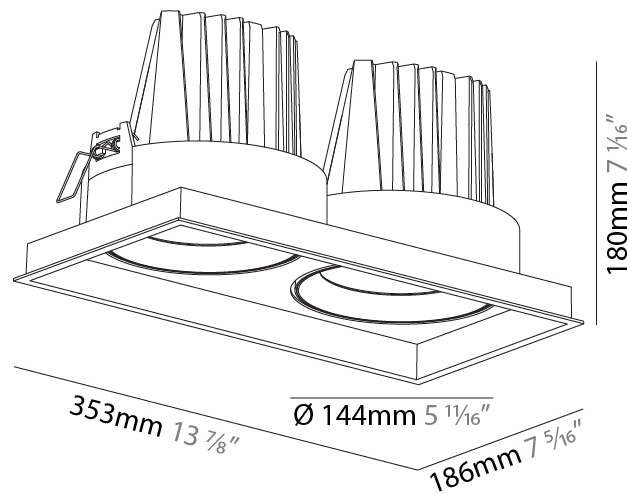

PHYSICAL

Shape: Rectangle
Length (mm): 353
Length (in): 13 7/8
Width (mm): 186
Width (in): 7 5/16
Height (mm): 180
Height (in): 7 1/16
Ceiling Thickness (mm): 10 / 12.5 / 15
Ceiling Thickness (in): 3/8 or 1/2 or 9/16
Min. Recessing Depth (mm): 200
Min. Recessing Depth (in): 7 7/8
Light Distribution: Adjustable / Downlight
Weight (kg): 3.671
Weight (lbs): 8.093
Installation Requirement: Requires 2 Housings - See Components
Fixture Finish: SSR / BKV / CWI / CRY / HAB / UFT / ITA / RUA / FTG / MYG / LOD / PUS / FRO / FUP / KIA / POP / BLS / SPG / MEY / GOH / GUM / CHC / COM / ABZ / JAG / OBR / MOS / ROR
Fixture Material: Aluminum Die Cast
Cut-out Measurements: 342mm / 13 7/16" x 175mm / 6 7/8"

ELECTRICAL

Lamp Type: LED (Zhaga Standard)
Total Output Wattage (W): 83.8
Dimming: Tri-Mode (Non-Dimming and Phase Dimming (120Vac only) and 0-10V Dimming)
Driver Included: No
Driver Location: Recessed Housing
Driver Type: Constant Current - Universal
Housing: See components
Input Voltage (V): 120 - 277
Constant Current (MA): 1050

LED

Number of LEDs: 2
Color Temperature (°K): 2700 / 3000 / 3500 / 4000
Max. Delivered Lumen (lm): 8070 / 8260 / 8673 / 8850
CRI: >90 CRI
Lamp Life (hrs): 50000

OPTICAL

Reflector: 12 / 24 / 40

RATINGS AND CERTIFICATIONS

Certified By: Certified for North American Standards
IP rating: IP20