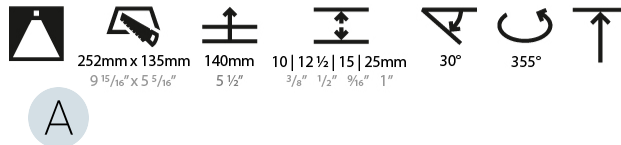

ELECTRICAL

Lamp Type: LED (Zhaga Standard)
Input Wattage (W): 26.4 / 33
Total Output Wattage (W): 24.2 / 29.5
Dimming: Tri-Mode (Non-Dimming and Phase Dimming (120Vac only) and 0-10V Dimming)
Driver Included: No
Driver Location: Recessed Housing
Driver Type: Constant Current - Universal
Driver Class: Class 2
Housing: See components
Input Voltage (V): 120 - 277
Constant Current (MA): 350

LED

Number of LEDs: 2
Color Temperature (°K): 2700 / 3000 / 3500 / 4000
Max. Delivered Lumen (lm): 1670 / 1860 / 2009 / 2050
CRI: >90 CRI
Lamp Life (hrs): 50000
Upon Request: Special Color Temperature RGB-W Tunable White Special LED

OPTICAL

Reflector: 8
Adjustability: Rotational 355°; Tilt 30°
Upon Request: Special Beam Angles

RATINGS AND CERTIFICATIONS

Zaneen Group Inc. © 2024, T 1800-388-3382, F 416-247-9319, www.zaneen.com
Certified By: Certified for North American Standards
Available for international specifications by adding "INT" at the end of the existing Model #. For assistance on 'custom' specifications, contact zteam@zaneen.com.
IP Rating: IP44
If a conflict occurs to supply the best product, we reserve the right to change specifications or materials without notice. The most recent specification sheets are found at zaneen.com