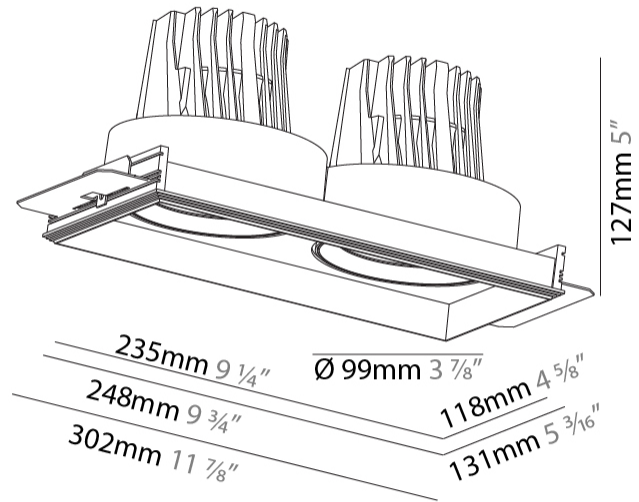

ELECTRICAL

Lamp Type: LED (Zhaga Standard)
Input Wattage (W): 26.4 / 33
Total Output Wattage (W): 24.2 / 29.5
Dimming: Tri-Mode (Non-Dimming and Phase Dimming (120Vac only) and 0-10V Dimming)
Driver Included: No
Driver Location: Recessed Housing
Driver Type: Constant Current - Universal
Driver Class: Class 2
Housing: See components
Input Voltage (V): 120 - 277
Constant Current (MA): 350

LED

Number of LEDs: 2
Color Temperature (°K): 2700 / 3000 / 3500 / 4000
Max. Delivered Lumen (lm): 1670 / 1860 / 2009 / 2050
CRI: >90 CRI
Lamp Life (hrs): 50000
Upon Request: Special Color Temperature RGB-W Tunable White Special LED

OPTICAL

Reflector: 8
Adjustability: Rotational 355°; Tilt 30°
Upon Request: Special Beam Angles

RATINGS AND CERTIFICATIONS

Zaneen Group Inc. © 2024, T 1800-388-3382, F 416-247-9319, www.zaneen.com
Certified By: Certified for North American Standards
Available for international specifications by adding "INT" at the end of the existing Model #. For assistance on 'custom' specifications, contact zteam@zaneen.com.
IP Rating: IP44
If a conflict occurs to supply the best product, we reserve the right to change specifications or materials without notice. The most recent specification sheets are found at zaneen.com