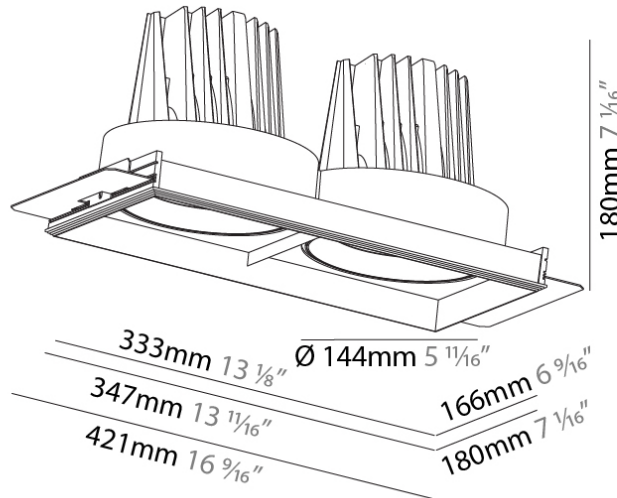

Fixture Finish: SSR / BKV / CWI / CRY / HAB / UFT / ITA / RUA / FTG / MYG / LOD / PUS / FRO / FUP / KIA / POP / BLS / SPG / MEY / GOH / GUM / CHC / COM / ABZ / JAG / OBR / MOS / ROR

Fixture Material: Aluminum Die Cast
Cut-out Measurements: 350mm x 185mm
Upon Request: Unique Ceiling Thickness

ELECTRICAL

Lamp Type: LED (Zhaga Standard)
Input Wattage (W): 93.4
Total Output Wattage (W): 83.8
Dimming: Tri-Mode (Non-Dimming and Phase Dimming (120Vac only) and 0-10V Dimming)
Driver Included: Yes
Driver Location: Recessed Housing
Driver Type: Constant Current - Universal
Driver Class: Class 2
Housing: See components
Input Voltage (V): 120 - 277
Constant Current (MA): 1050

LED

Number of LEDs: 2
Color Temperature (°K): 2700 / 3000 / 3500 / 4000
Max. Delivered Lumen (lm): 8070 / 8260 / 8673 / 8850
CRI: >90 CRI
Lamp Life (hrs): 50000
Upon Request: Special Color Temperature RGB-W Tunable White Special LED

OPTICAL

Reflector: 12 / 24 / 40
Upon Request: Special Beam Angles

RATINGS AND CERTIFICATIONS

3382, F 416-247-9319, www.zaneen.com
Certified by Intertek for North American standards. At the end of the existing Model #. For assistance on 'custom' specifications, contact zteam@zaneen.com.
In a constant effort to supply the best product, we reserve the right to change specifications or materials without notice. The most recent specification sheets are found at zaneen.com
IP rating: IP20